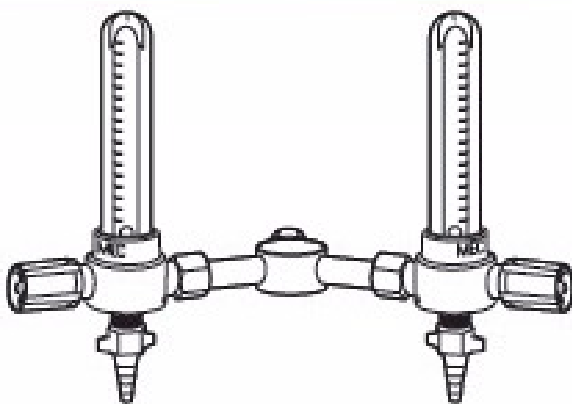

# Bobbin Flowmeters

## Single Flowmeter - 3/8" BSP Nut + Liner

| Description             | Part No. | Price Each |
|-------------------------|----------|------------|
| O2 High Flow 0-15Lpm    | 60151    | £ 30.00    |
| O2 Low Flow 0.15-4.5Lpm | 6021     | £ 60.00    |
| Air-4 High Flow 0-15Lpm | 60155    | £ 30.00    |

## Single Flowmeter - Fixed BS Probe

| Description             | Part No. | Price Each |
|-------------------------|----------|------------|
| O2 High Flow 0-15Lpm    | 6015DP1  | £ 35.00    |
| O2 Low Flow 0.15-4.5Lpm | 602DP1   | £ 65.00    |
| Air-4 High Flow 0-15Lpm | 6015DP5  | £ 35.00    |

## Double Flowmeter - 3/8" BSP Nut + Liner

| Description             | Part No. | Price Each |
|-------------------------|----------|------------|
| O2 High Flow 0-15Lpm    | 206211NL | £ 88.50    |
| O2 Low Flow 0.15-4.5Lpm | 206021NL | £ 148.50   |
| Air-4 High Flow 0-15Lpm | 206215NL | £ 88.50    |