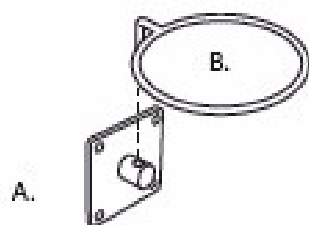

Cylinder Rings & Bracket

Description	Part No.	Price Each
A. Cylinder Wall Bracket only	TH8822	£ 29.50
B. 'C' Size	TH8823	£ 29.00
B. 'D/E' Size	TH8824	£ 29.00
B. 'F' Size	TH8825	£ 29.00
B. 'G' Size	TH8826	£ 29.00
B. 'J' Size	TH8827	£ 29.00

Medical Cylinder Chart

	C	D	E	F	G	J
Oxygen	Pin Index	Pin Index	Pin Index	Bull Nose	Bull Nose	Pin Index
Nitrous Oxide	Pin Index	Pin Index	Pin Index	Handwheel	Handwheel	Handwheel
Entonox		Pin Index		Pin Index	Pin Index	
Air			Pin Index	Bull Nose	Bull Nose	Pin Index