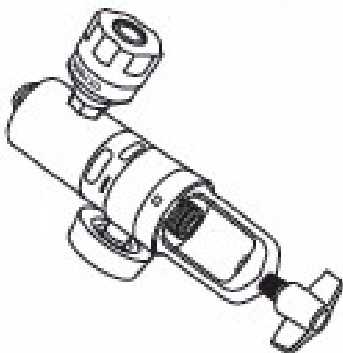

Pin Index Regulator + Schrader - Therapy

Description	Part No.	Price Each
O2 0.5-15.0 Lpm	4918551	£ 175.00
Pin Index Non-therapy		
O2 0.5-15.0 Lpm	4918552	£ 135.00