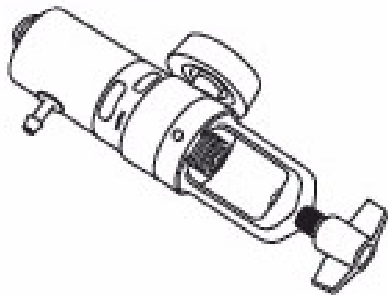

Pin Index Regulator + Flowmeter

Description	Part No.	Price Each
O2 0.5-15.0 Lpm	4918501	£ 135.00