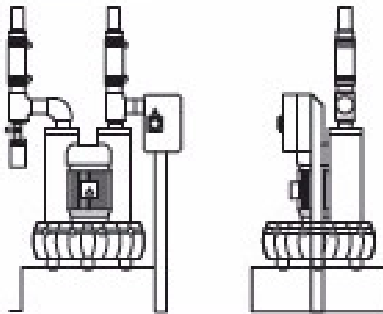

## Simplex Plant Single Phase 240V 50Hz

Part No.	Price Each
----------	------------

GSS260/1/24	£ 1155.00
GSS520/1/24	£ 1512.00
GSS1040/1/24	£ 1596.00

## Simplex Plant 3 Phase 415V 50Hz

Part No.	Price Each
----------	------------

GSS260/3/24	£ 1092.00
GSS520/3/24	£ 1392.00
GSS1040/3/24	£ 1463.00
GSS1430/3/24	£ 1770.00
GSS1820/3/24	£ 1945.00
GSS2600/3/24	£ 2113.00
GSS3770/3/24	£ 2316.00

## Duplex Plant Single Phase 240V 50Hz

Part No.	Price Each
----------	------------

GSD260/1/24	£ 2799.00
GSD520/1/24	£ 3992.00
GSD1040/1/24	£ 3866.00