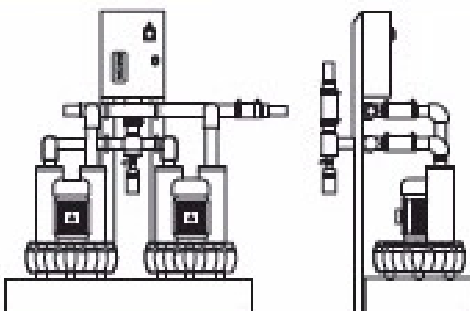

Duplex Plant 3 Phase 415V 50Hz

Part No.	Price Each

GSD260/3/24	£ 2520.00
GSD520/3/24	£ 3213.00
GSD1040/3/24	£ 3586.00
GSD1430/3/24	£ 4121.00
GSD1820/3/24	£ 4303.00
GSD2600/3/24	£ 4954.00
GSD3770/3/24	£ 5431.00