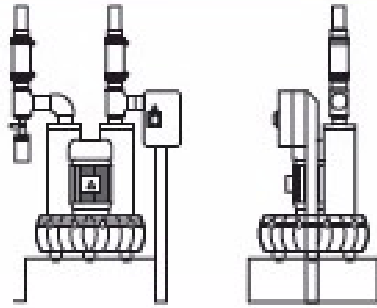

## Simplex Plant Single Phase 240V 50Hz

Part No.	Price Each
----------	------------

GSS260/1/24	£ 1155.00
GSS520/1/24	£ 1512.00
GSS1040/1/24	£ 1596.00

## Simplex Plant 3 Phase 415V 50Hz

Part No.	Price Each
----------	------------

GSS260/3/24	£ 1092.00
GSS520/3/24	£ 1392.00
GSS1040/3/24	£ 1463.00
GSS1430/3/24	£ 1770.00
GSS1820/3/24	£ 1945.00
GSS2600/3/24	£ 2113.00
GSS3770/3/24	£ 2316.00

## Duplex Plant Single Phase 240V 50Hz

Part No.	Price Each
----------	------------

GSD260/1/24	£ 2799.00
GSD520/1/24	£ 3992.00
GSD1040/1/24	£ 3866.00