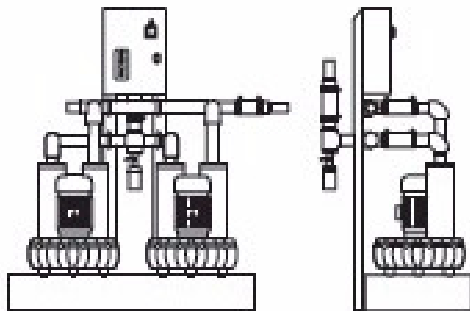

Duplex Plant Single Phase 240V 50Hz

Part No.	Price Each

GSD260/1/24	£ 2799.00
GSD520/1/24	£ 3992.00
GSD1040/1/24	£ 3866.00