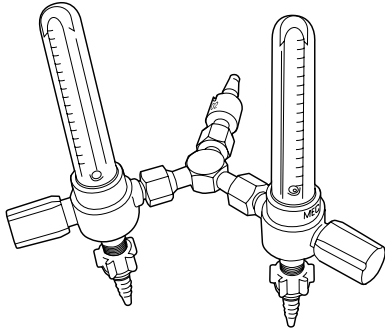

Double Flowmeter - BS Probe

Description	Part No.	Price Each
O2 High Flow 0-15Lpm	206211DP	£ 95.50
O2 Low Flow 0.15-4.5Lpm	206021DP	£ 104.00
Air-4 High Flow 0-15Lpm	206215DP	£ 95.50

Flowmeter Adaptor with 1m Hose Assembly - Railmount

Description	Part No.	Price Each
O2 Bracket & Hose Assembly	601200HA	£ 39.00
Air-4 Bracket & Hose Assembly	601205HA	£ 39.00

Hose length may be specified at time of order

Tubing Nipple 9/16"x18 UNF

Description	Part No.	Price Each
Pack 10	60168P	£ 17.50