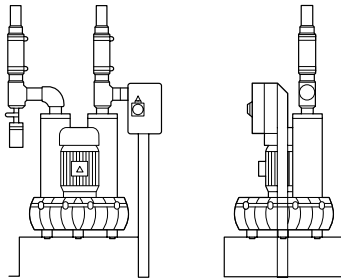

Simplex Plant Single Phase 240V 50Hz

Part No.	Price Each
----------	------------

SS260/1/24	£ 1033.00
GSS520/1/24	£ 1333.00
GSS1040/1/24	£ 1412.00

Simplex Plant 3 Phase 415V 50Hz

Part No.	Price Each
----------	------------

GSS260/3/24	£ 973.00
GSS520/3/24	£ 1219.00
GSS1040/3/24	£ 1286.00
GSS1430/3/24	£ 1579.00
GSS1820/3/24	£ 1746.00
GSS2600/3/24	£ 1906.00
GSS3770/3/24	£ 2099.00

Duplex Plant Single Phase 240V 50Hz

Part No.	Price Each
----------	------------

GSD260/1/24	£ 2532.00
GSD520/1/24	£ 3112.00
GSD1040/1/24	£ 3468.00

Duplex Plant 3 Phase 415V 50Hz

Part No.	Price Each
----------	------------

GSD260/3/24	£ 2266.00
GSD520/3/24	£ 2845.00
GSD1040/3/24	£ 3201.00
GSD1430/3/24	£ 3712.00
GSD1820/3/24	£ 4098.00
GSD2600/3/24	£ 4505.00
GSD3770/3/24	£ 4958.00