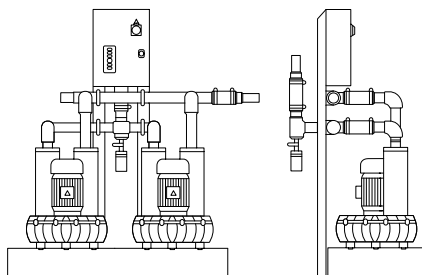

GSS260/3/24	£ 973.00
GSS520/3/24	£ 1219.00
GSS1040/3/24	£ 1286.00
GSS1430/3/24	£ 1579.00
GSS1820/3/24	£ 1746.00
GSS2600/3/24	£ 1906.00
GSS3770/3/24	£ 2099.00

Duplex Plant Single Phase 240V 50Hz

Part No.	Price Each
----------	------------

GSD260/1/24	£ 2532.00
GSD520/1/24	£ 3112.00
GSD1040/1/24	£ 3468.00

Duplex Plant 3 Phase 415V 50Hz

Part No.	Price Each
----------	------------

GSD260/3/24	£ 2266.00
GSD520/3/24	£ 2845.00
GSD1040/3/24	£ 3201.00
GSD1430/3/24	£ 3712.00
GSD1820/3/24	£ 4098.00
GSD2600/3/24	£ 4505.00
GSD3770/3/24	£ 4958.00