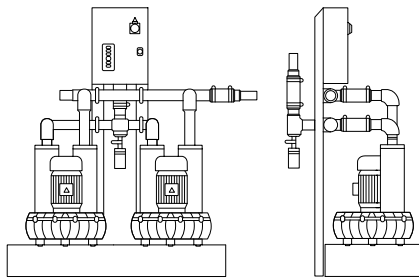

Simplex Plant Single Phase 240V 50Hz

Part No.	Price Each
----------	------------

SS260/1/24	£ 1033.00
GSS520/1/24	£ 1333.00
GSS1040/1/24	£ 1412.00

Simplex Plant 3 Phase 415V 50Hz

Part No.	Price Each
----------	------------

GSS260/3/24	£ 973.00
GSS520/3/24	£ 1219.00
GSS1040/3/24	£ 1286.00
GSS1430/3/24	£ 1579.00
GSS1820/3/24	£ 1746.00
GSS2600/3/24	£ 1906.00
GSS3770/3/24	£ 2099.00

Duplex Plant Single Phase 240V 50Hz

Part No.	Price Each
----------	------------

GSD260/1/24	£ 2532.00
GSD520/1/24	£ 3112.00
GSD1040/1/24	£ 3468.00

Duplex Plant 3 Phase 415V 50Hz

Part No.	Price Each
----------	------------

GSD260/3/24	£ 2266.00
GSD520/3/24	£ 2845.00
GSD1040/3/24	£ 3201.00
GSD1430/3/24	£ 3712.00
GSD1820/3/24	£ 4098.00
GSD2600/3/24	£ 4505.00
GSD3770/3/24	£ 4958.00