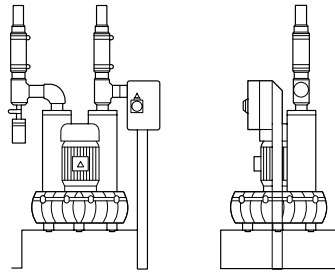

Simplex Plant Single Phase 240V 50Hz

Part No.	Price Each
----------	------------

SS260/1/24	£ 1033.00
GSS520/1/24	£ 1333.00
GSS1040/1/24	£ 1412.00

Simplex Plant 3 Phase 415V 50Hz

Part No.	Price Each
----------	------------

GSS260/3/24	£ 973.00
GSS520/3/24	£ 1219.00
GSS1040/3/24	£ 1286.00
GSS1430/3/24	£ 1579.00
GSS1820/3/24	£ 1746.00
GSS2600/3/24	£ 1906.00
GSS3770/3/24	£ 2099.00

Duplex Plant Single Phase 240V 50Hz

Part No.	Price Each
----------	------------

GSD260/1/24	£ 2532.00
GSD520/1/24	£ 3112.00
GSD1040/1/24	£ 3468.00

Duplex Plant 3 Phase 415V 50Hz

Part No.	Price Each
----------	------------

GSD260/3/24	£ 2266.00
GSD520/3/24	£ 2845.00
GSD1040/3/24	£ 3201.00
GSD1430/3/24	£ 3712.00
GSD1820/3/24	£ 4098.00
GSD2600/3/24	£ 4505.00
GSD3770/3/24	£ 4958.00