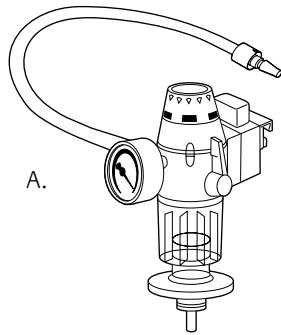

Suction Controllers

Suction

A.

Description

Part No.

Price Each

Suction Controller on rail clamp with remote BS Probe

A. High Suction

19240211

£ 166.00

A. Low Suction

19240215

£ 210.00

Suction Controller on Direct BS Probe

B.

B. High Suction

19240201

£ 134.00

B. Low Suction

19240205

£ 177.00

Suction Controller on Male 'V' Wedge with Remote BS Probe

C.

C. High Suction

19240301

£ 166.00

C. Low Suction

19240305

£ 208.00

Mobile High Vacuum Suction Unit

D.

D. Suction Controller with Gauge, Disposable Bacterial Filter and Safety Overflow Valve.
Two Autoclavable Jars 1800ml capacity.