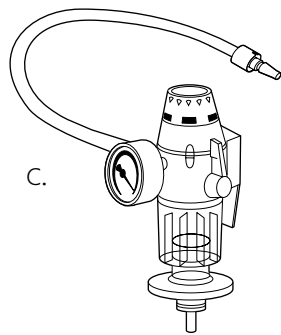

19240201

£ 134.00

B. Low Suction

19240205

£ 177.00

Suction Controller on Male 'V' Wedge with Remote BS Probe

C.

C. High Suction

19240301

£ 166.00

C. Low Suction

19240305

£ 208.00

Mobile High Vacuum Suction Unit

D.

D. Suction Controller with Gauge, Disposable Bacterial Filter and Safety Overflow Valve.
Two Autoclavable Jars 1800ml capacity.