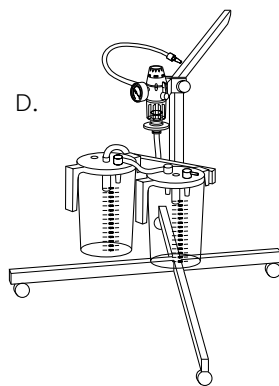

19240201

£ 134.00

B. Low Suction

19240205

£ 177.00

Suction Controller on Male 'V' Wedge with Remote BS Probe

C.

C. High Suction

19240301

£ 166.00

C. Low Suction

19240305

£ 208.00

Mobile High Vacuum Suction Unit

D.

D. Suction Controller with Gauge, Disposable Bacterial Filter and Safety Overflow Valve.
Two Autoclavable Jars 1800ml capacity.